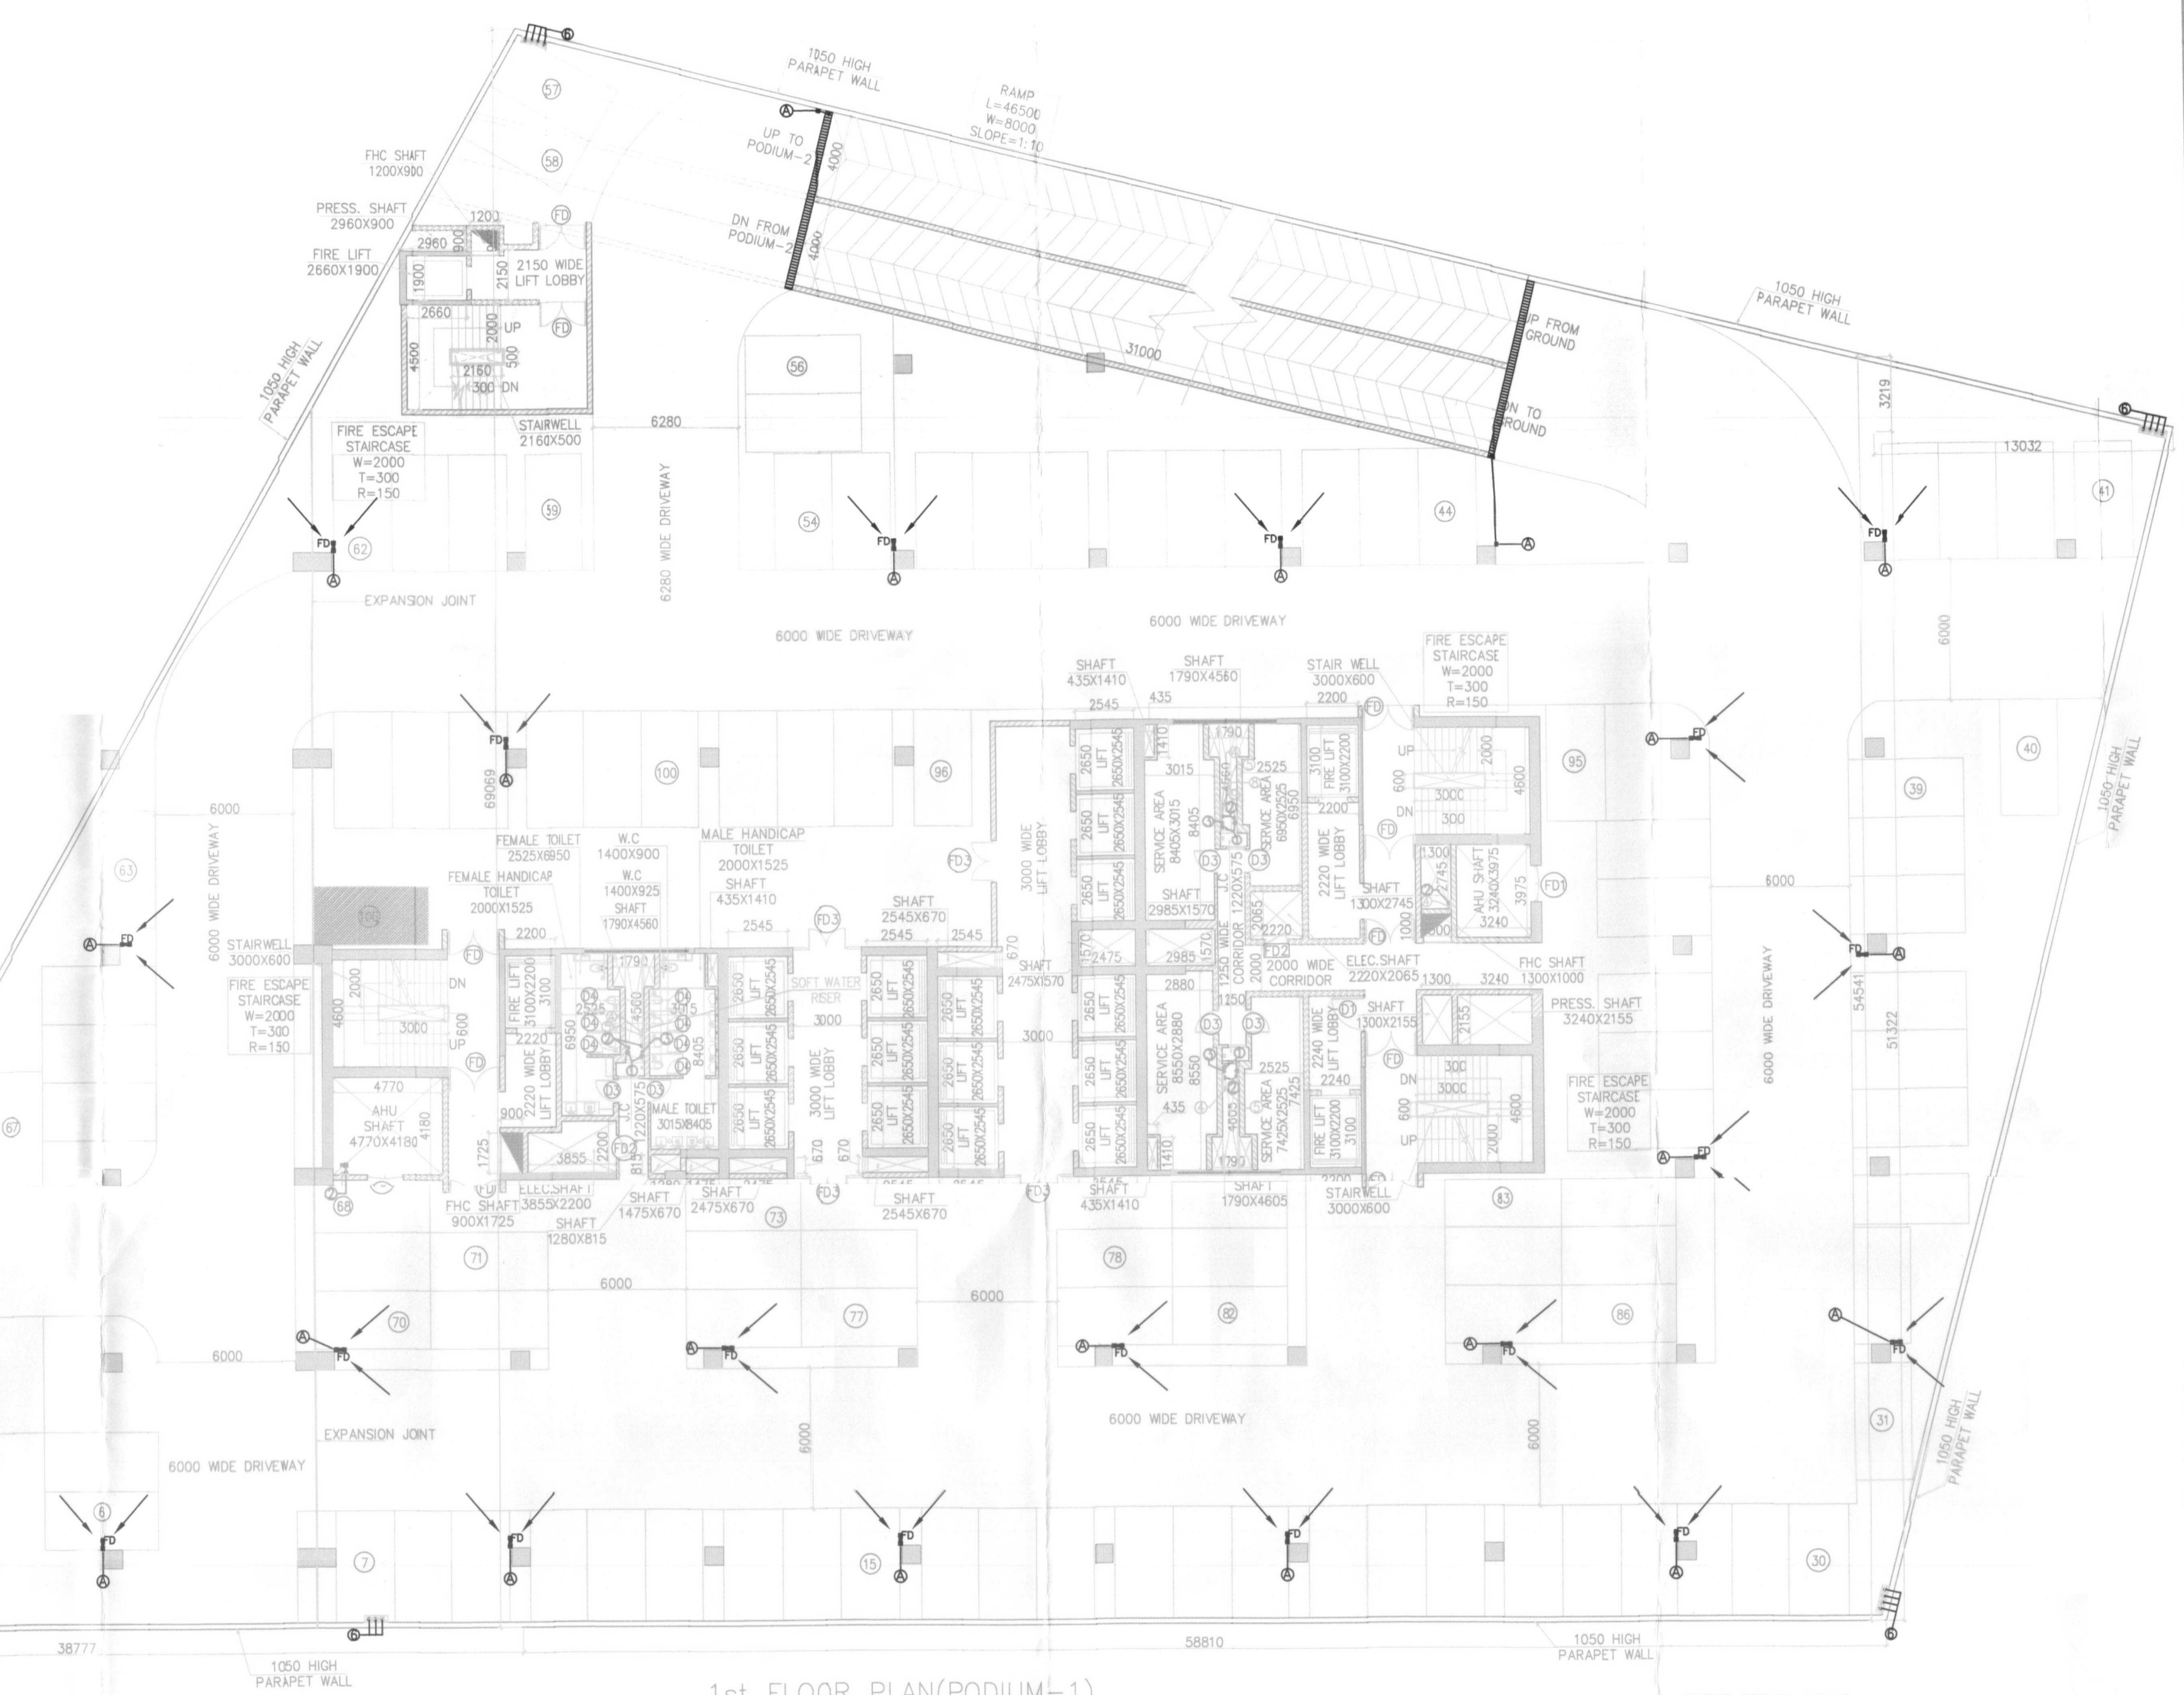

1st FLOOR PLAN (PODIUM-1)
NO. OF CAR PARKING=107
LVL.+4650
BUILDING-C

LEGEND FOR PLUMBING

S.NO	SYMBOL	DESCRIPTION
01.	①	110 OD SOIL PIPE
02.	②	110 OD WASTE PIPE
03.	③	75 OD ANTI-SIPHONAGE PIPE
04.	④	COLD WATER SUPPLY PIPE
05.	⑤	WATER SUPPLY PIPE
06.	⑥	160 OD TERRACE RAIN WATER PPE
07.	⑦	TO CH. TANK FROM WTR. TOWER
08.	⑧	110 OD BASEMENT & PODIUM DRAIN PIPE
09.	⑨	FLOOR DRAIN
10.	⑩	FLOOR TRAP
11.	⑪	URINAL TRAP
12.	⑫	FLOOR CLEAN OUT
13.	⑬	SOIL PIPE
14.	⑭	WASTE PIPE
15.	⑮	FLUSHING WATER SUPPLY (GRAVITY SUPPLY)
16.	⑯	DOMESTIC WATER SUPPLY (GRAVITY SUPPLY)
17.	⑰	DOMESTIC WATER SUPPLY (GRAVITY SUPPLY)