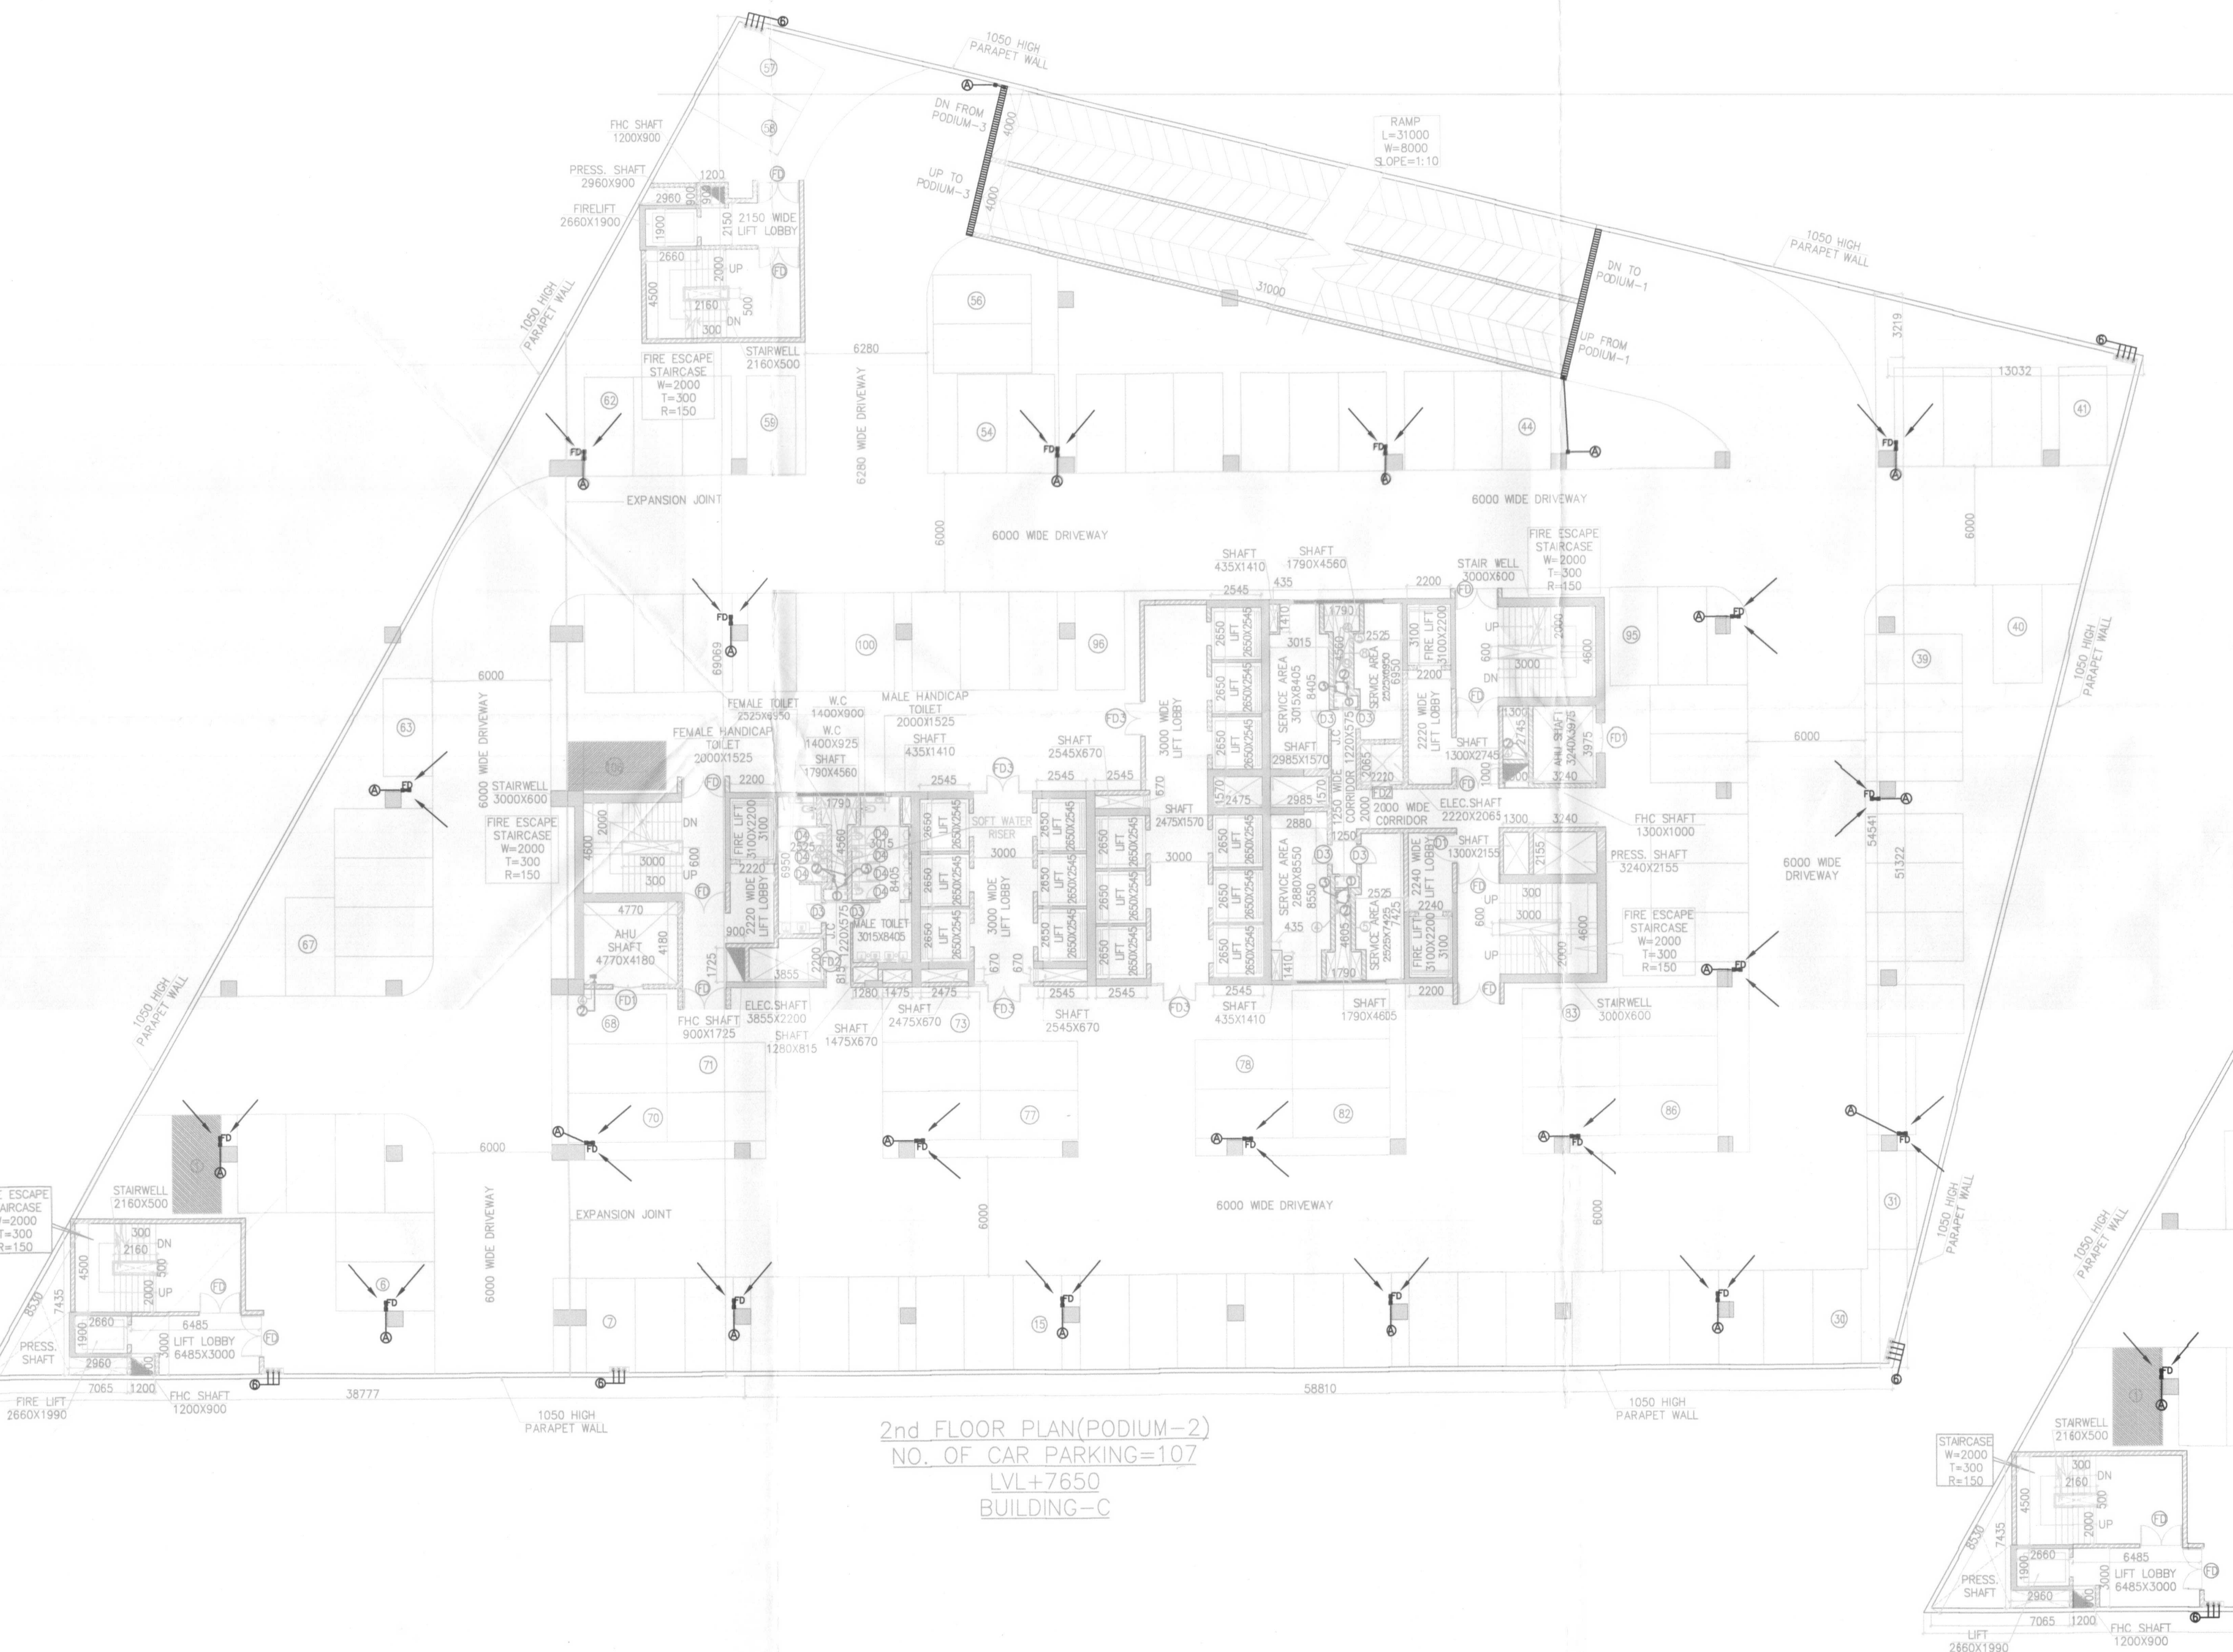

2nd FLOOR PLAN (PODIUM-2)
NO. OF CAR PARKING=107
LVL.+7650
BUILDING-C