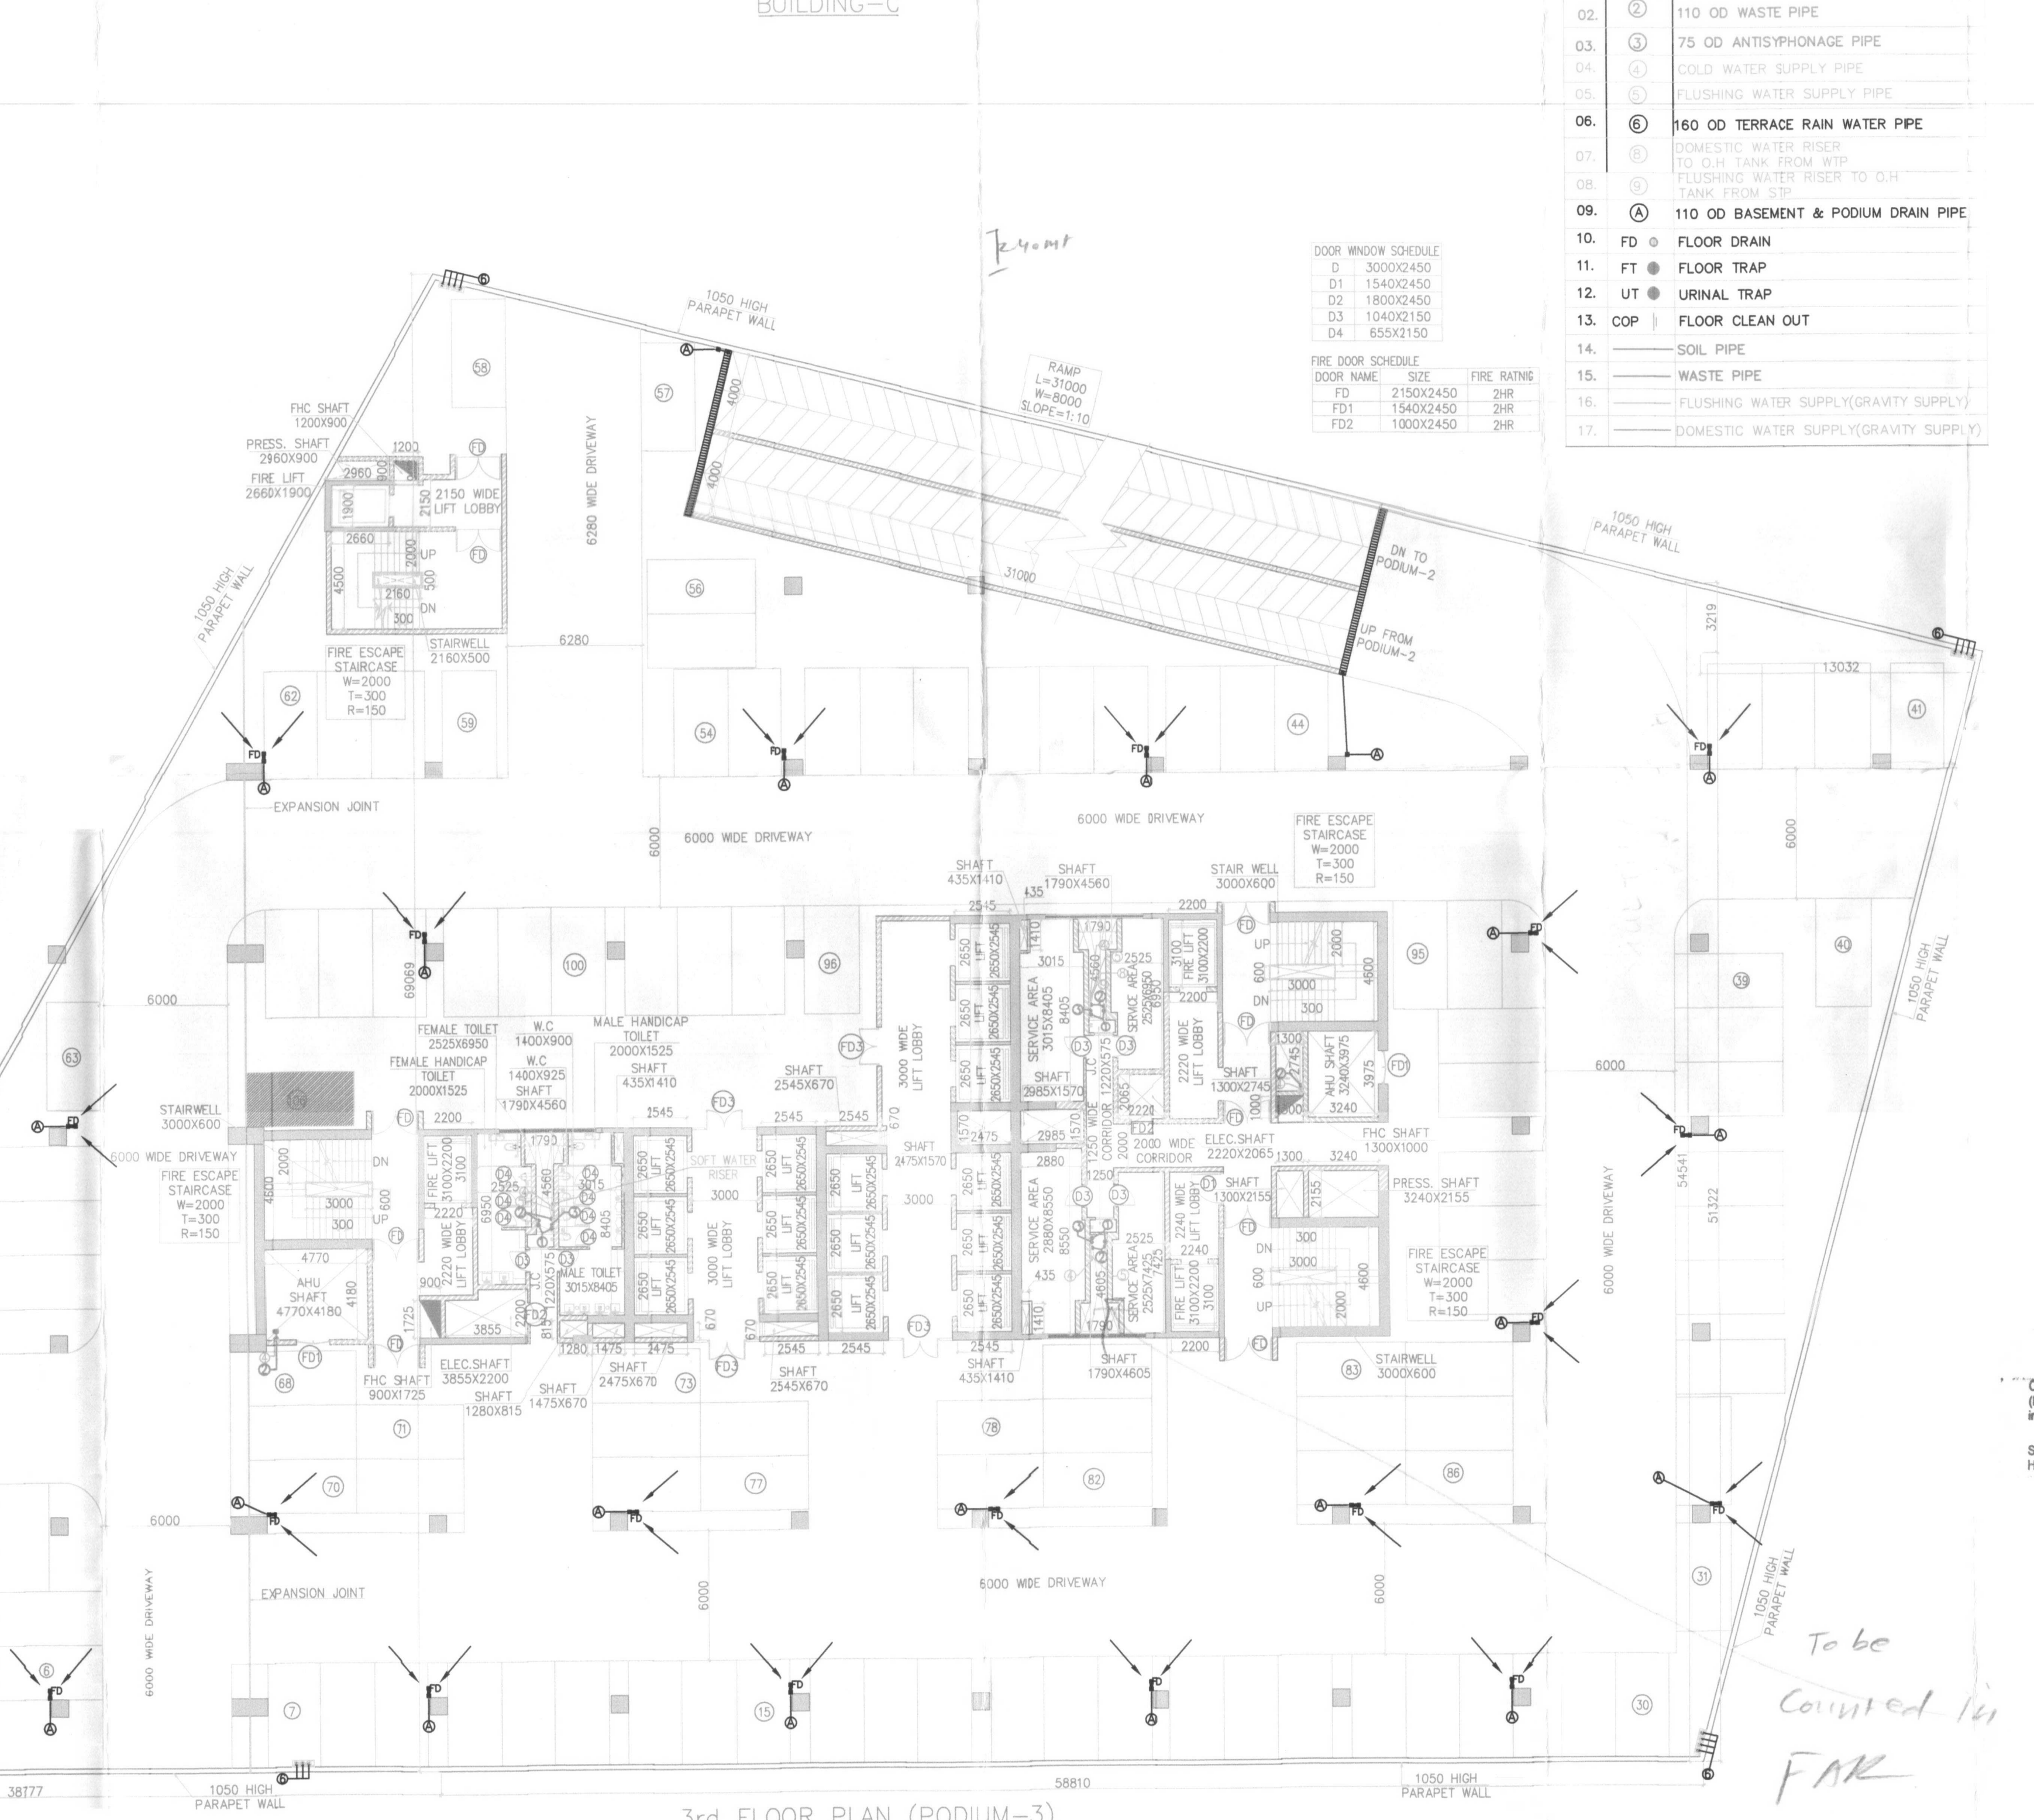

3rd FLOOR PLAN (PODIUM-3)
NO. OF CAR PARKING=106
LVL.+10650
BUILDING-C

Architect
Hafeez
Contractor

29 Baha Street, Binny Park, New Delhi-110029

RSMS ARCHITECTS PVT. LTD.
69, Mota Niwas, Bhawani Kunj
(Behind D2), Vasant Kunj,
New Delhi-110070.
Tel.: 011-26898616, 26898617
www.rsms-ar.ch.com

Project:
PROPOSED BUILDING PLAN OF BUILDING - C, BUILDING - D, BUILDING - E AND BUILDING - F IN 94.57485 ACRES DLF CYBER CITY, SECTOR 24, 25 & 25A, GURGAON, HARYANA.

OWNER: DLF Cyber City Developers Ltd.,
10th Floor DLF Gateway Tower,
DLF Cyber City, Gurugram, Haryana
Pin: 122002

DRAWING TITLE: BUILDING-C
GROUND FLOOR PLAN