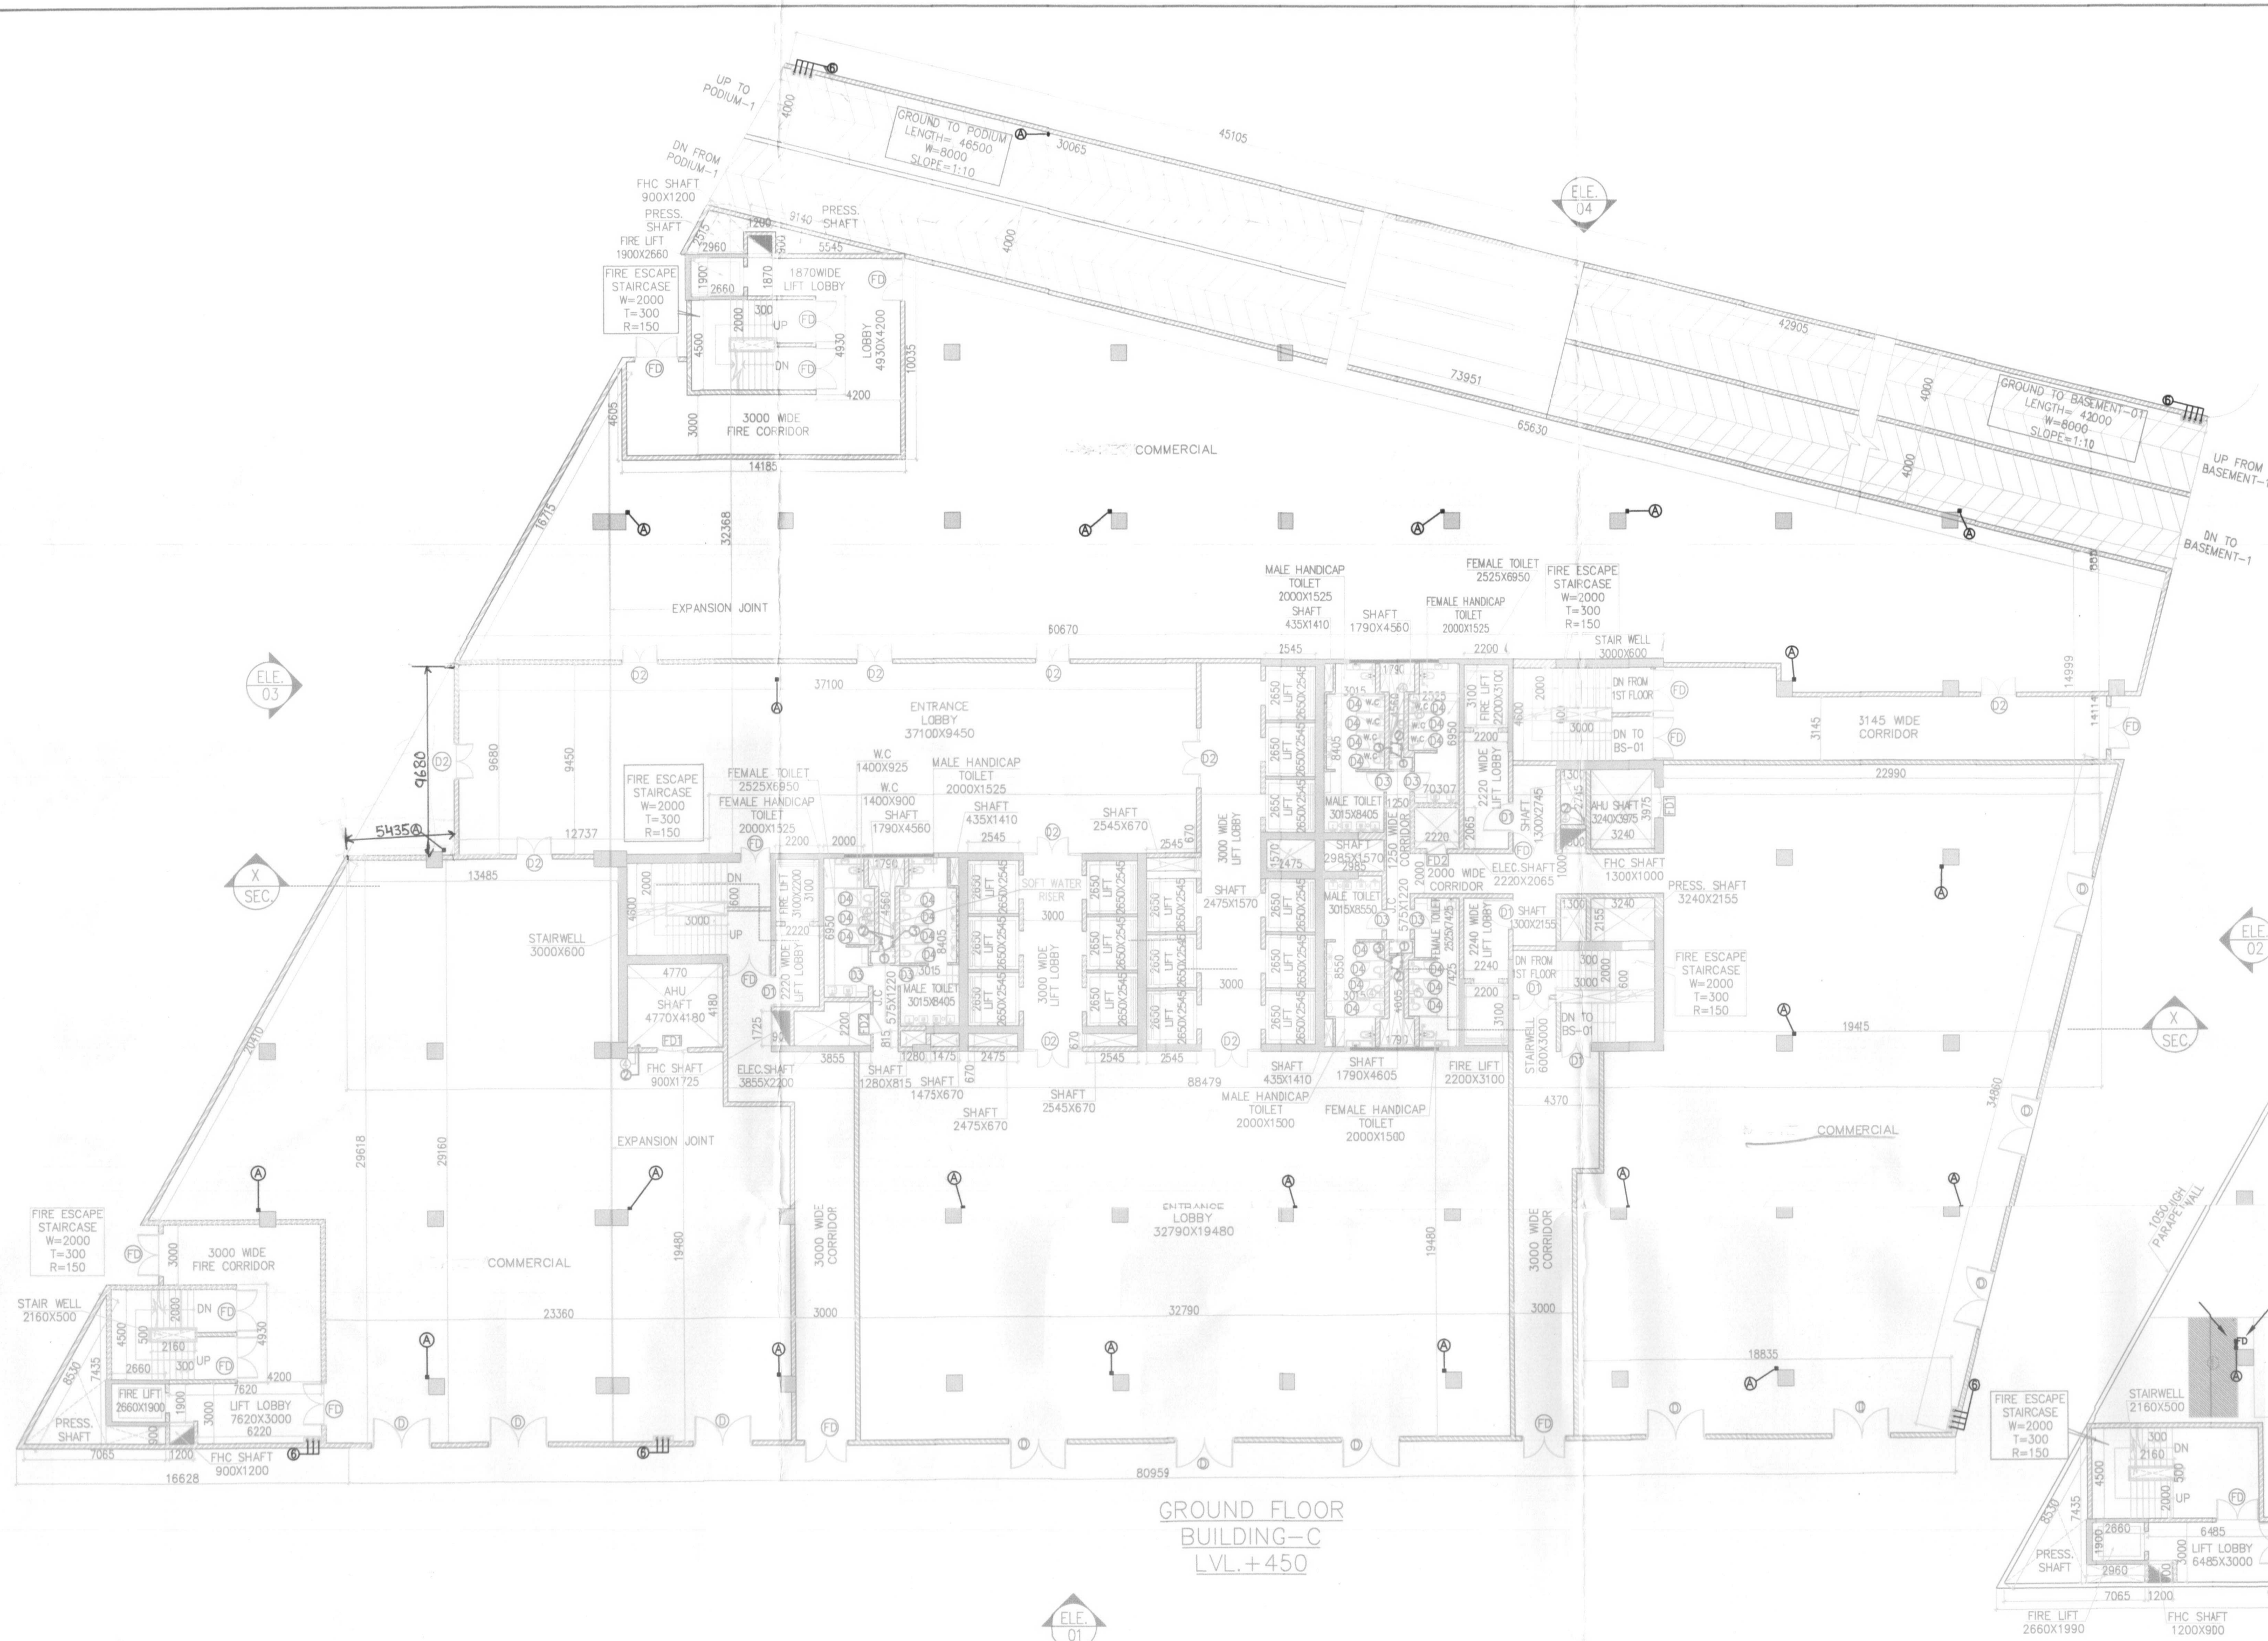

GROUND FLOOR
BUILDING-C
LVL.+450