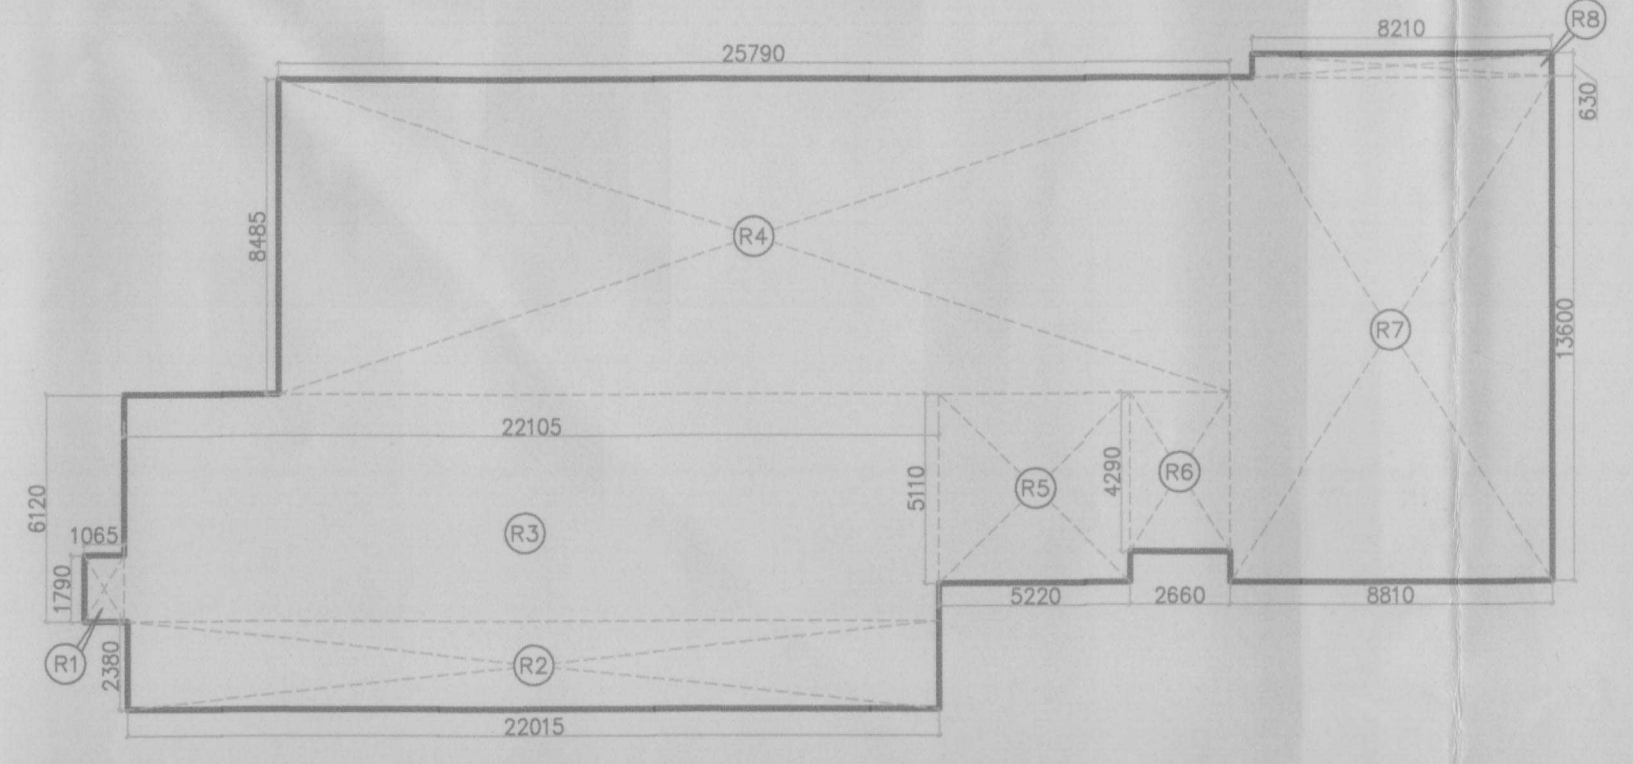

REFUGE AREA CALCULATION 7TH & 11TH FLOOR (BUILDING - D)