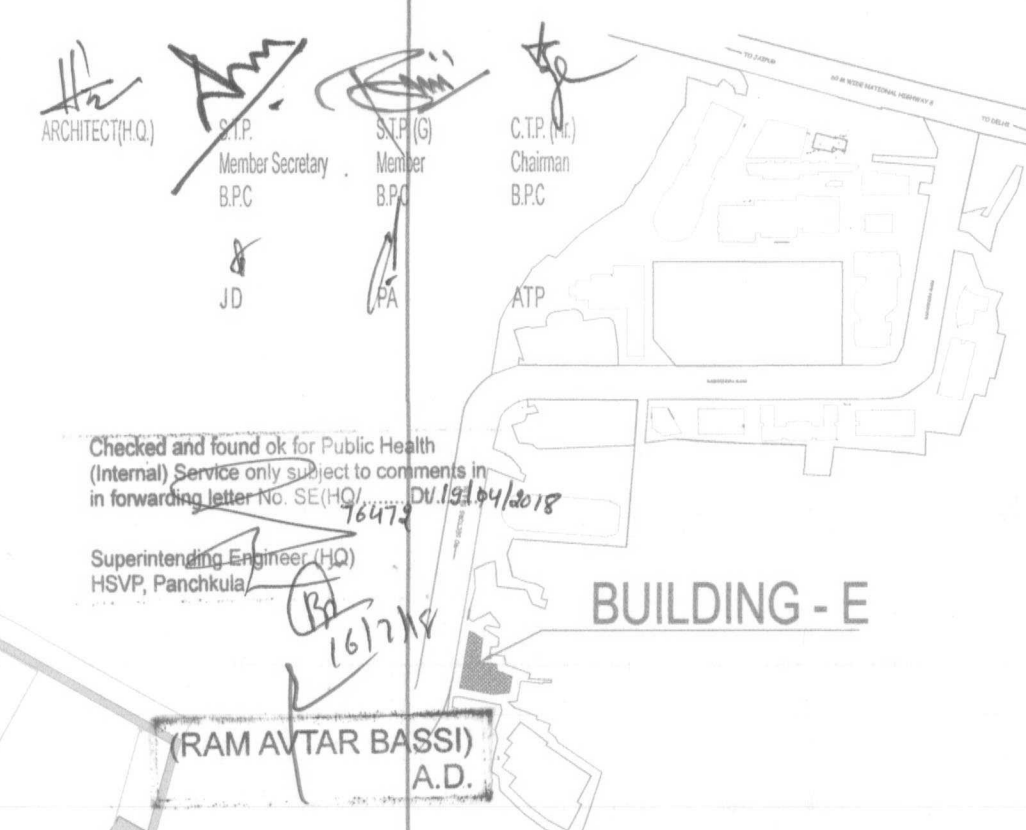

KEY PLAN

DLF45429

Architect
Hafeez
Contractor

RSMS ARCHITECTS PVT. LTD.
69, Nara Niwas Bhawani Kunj
(Behind D2), Vasant Kunj,
New Delhi-110070.
Tel.: 011-26898616, 26898617
www.rsms-arch.com

Project:
PROPOSED BUILDING PLAN OF BUILDING - C, BUILDING - D, BUILDING - E AND BUILDING - F IN 94.57485 ACRES DLF CYBER CITY, SECTOR 24, 25 & 25A, GURGAON, HARYANA.

OWNER: DLF Cyber City Developers Ltd.
10th Floor DLF Gateway Tower,
DLF Cyber City, Gurugram, Haryana
Pin: 122002

DRAWING TITLE: BUILDING - E BASEMENT-02

REVISION	JOB NO.:-	DRG NO.:-	NORTH
		BSE-02	N
	SCALE:-	DATE:-	
	1:200	16-05-2018	

FILE:- DEALT BY:- CHECKED BY:- APPROVED BY:-

ARCHITECT'S SEAL & SIGNATURE OWNER'S SEAL & SIGNATURE

A.D.F.O. (HQ)
DFS PKL
Member B.P.C.

FIRE DOOR SCHEDULE

DOOR NAME	SIZE	FIRE RATNG
FD	1540X2450	2HR
FD1	1700X2450	2HR
FD2	1250X2450	2HR
FD3	3040X2450	2HR
FD4	2000X2450	2HR

DOOR WINDOW SCHEDULE

D	3000X2450
D1	1540X2450
D2	1800X2450
D3	1040X2150
D4	655X2150
D5	1250X2150
D6	1700X2150
D7	2500X2150
D8	900X2150