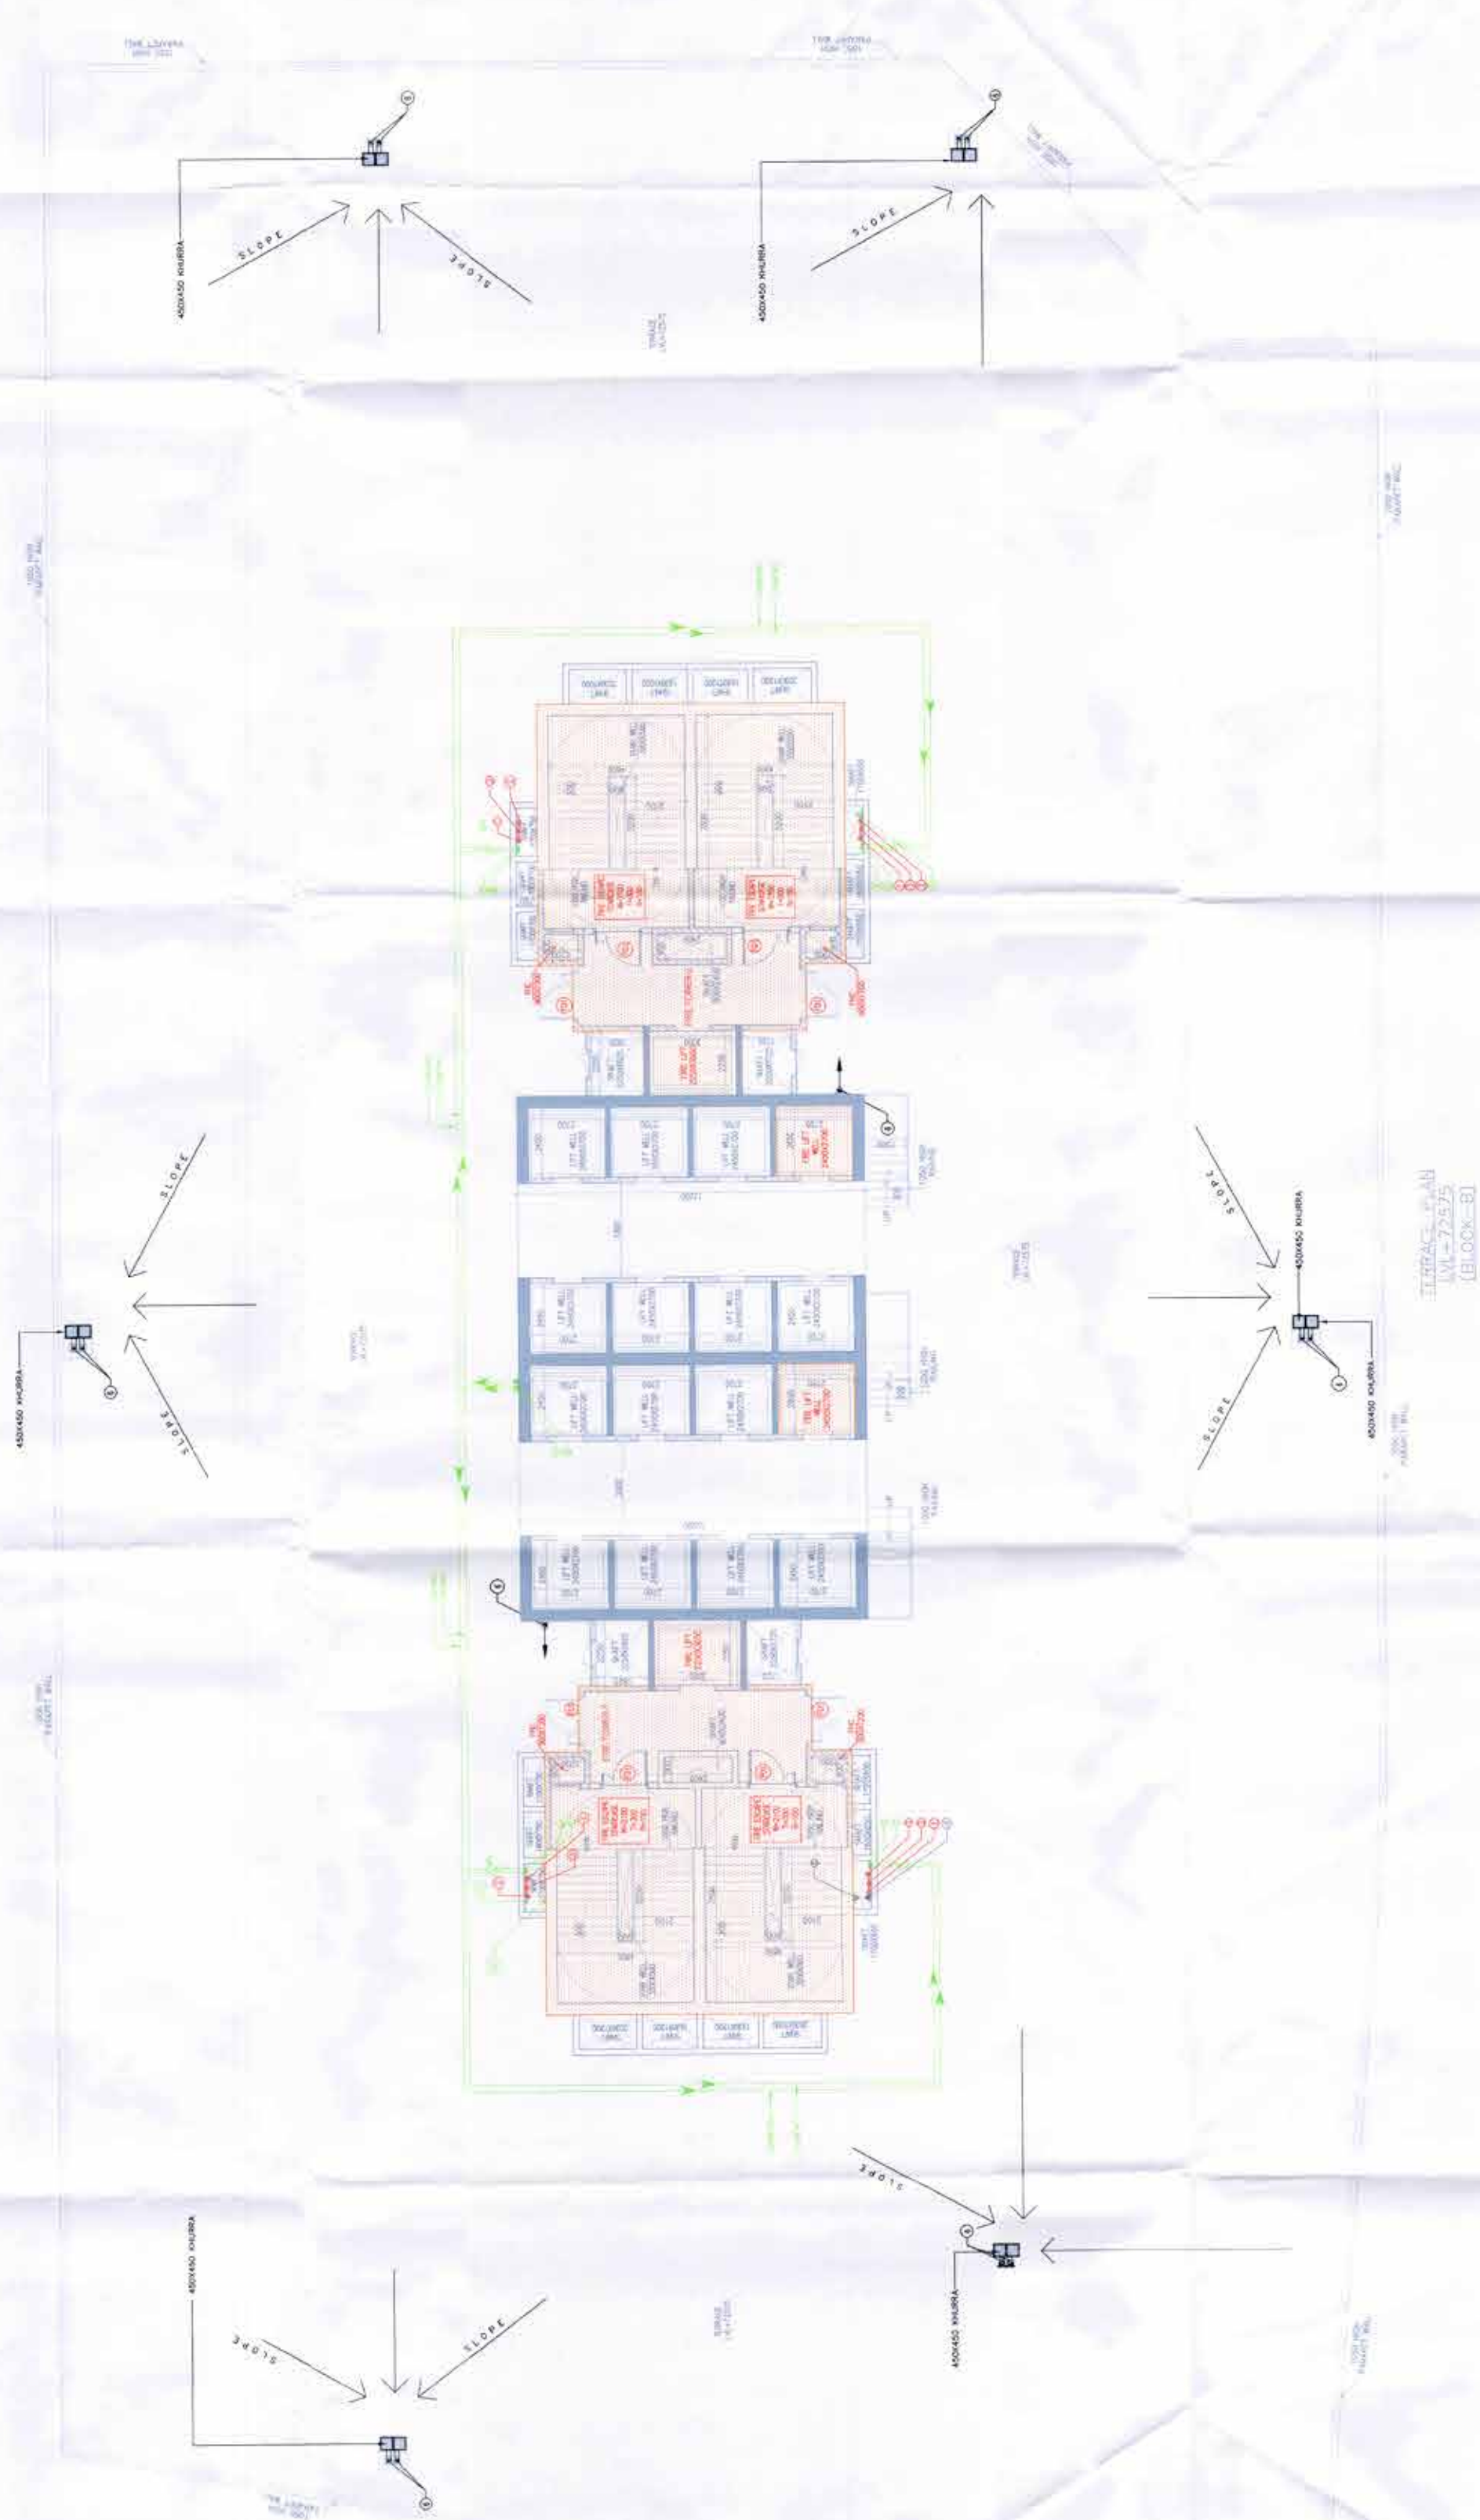

TO BE READ WITH THIS OFFICE
DRAWING: 19/21/1
PROJECT: P-19/21/1

ARCHITECT: Hafeez Contractor
CONTRACTOR: Hafeez Contractor
DATE: 25-04-2022

PROJECT: 10th Floor DLF Galaxy Tower
307, Cyber City, Gurugram, Haryana
PIN: 122002

Architect
Hafeez Contractor

RISIMIS ARCHITECTS

RISIMIS ARCHITECTS PVT. LTD.
10th Floor Galaxy Tower
307 Cyber City, Gurugram
New Delhi - 122002
Tel: 011-2639619, 2639617
www.risimis-arch.com

PROJECT:
10th Floor Galaxy Tower
307 Cyber City, Gurugram, Haryana
PIN: 122002

DATE: 25-04-2022

SCALE: 1/100

PROJECT NO.: P-19/21/1

PROJECT NAME: 10th Floor Galaxy Tower
307 Cyber City, Gurugram, Haryana
PIN: 122002

DRG NO.: BB-05

DATE: 25-04-2022

SCALE: 1/100

PROJECT NO.: P-19/21/1

PROJECT NAME: 10th Floor Galaxy Tower
307 Cyber City, Gurugram, Haryana
PIN: 122002

TERACE PLAN
BLOCK-B