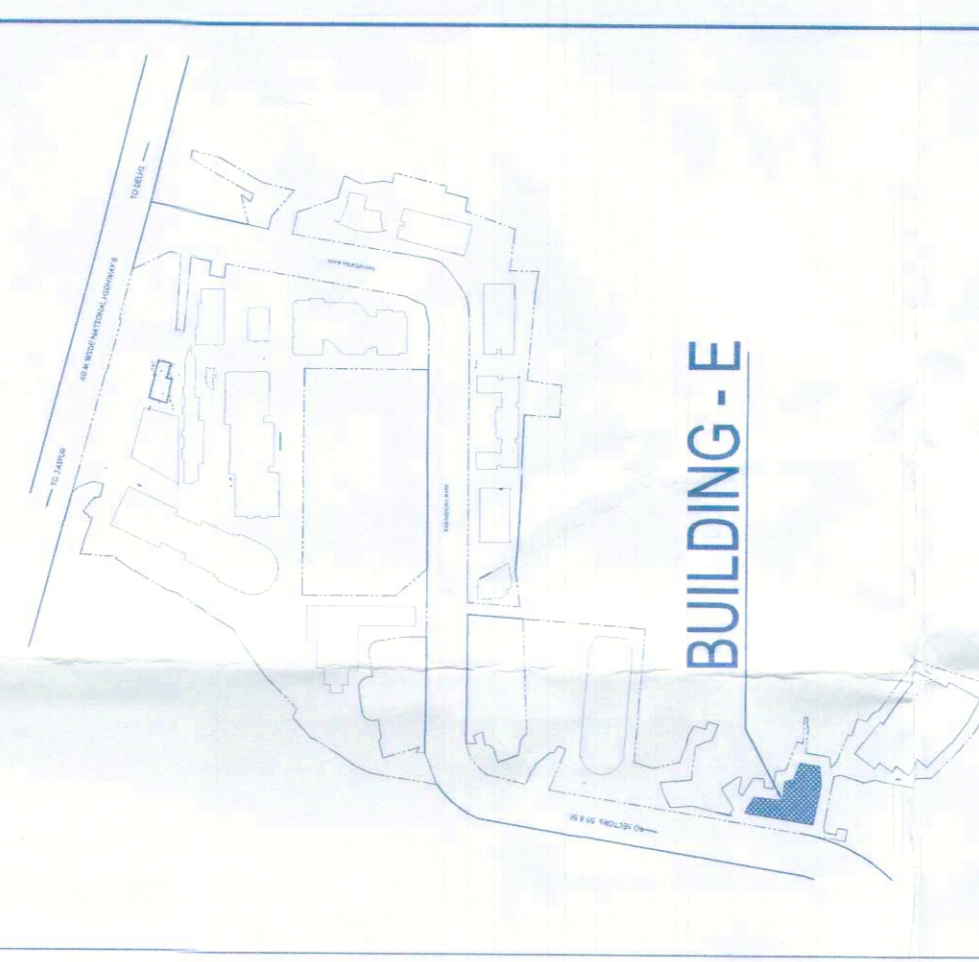

DRG NO. BS-1E

Signature
Director
S.P. BPC
Director
BPC
Ram Arvind
BPC
Director
BPC
Director
BPC

KEY PLAN

Architect
Hafeez
Contractor

RISIMIS
ARCHITECTS

RMS ARCHITECTS PVT. LTD.
69, Nera Nivas, Bhowani Kunj
(Behind D2), Vasant Kunj,
New Delhi-110070.
Tel: 011-26888616, 26888617
www.rsms-arch.com

PROPOSED BUILDING PLANS OF
BUILDING - B AND REVISED BUILDING PLANS
OF BUILDING - C, D, E, & F IN CYBER CITY
UNDER TRANSIT-ORIENTED DEVELOPMENT
(TOD) POLICY FOR MIX LAND USED
COLONY (70% IT/ITES / + 30% COMMERCIAL)
MEASURING 108.55922 ACRES IN SECTOR 24,
25 & 25-A, GURUGRAM MANESAR URBAN
COMPLEX BEING DEVELOPED BY
DLF CYBER CITY DEVELOPERS LIMITED

OWNER:
DLF
DLF Cyber City Developers Ltd.,
10th Floor DLF Gateway Tower,
DLF Cyber City, Gurugram, Haryana
Ptn: 122002

DRAWING TITLE
**BASEMENT-1
BLACKLINE**

REVISION	JOB NO. -	DRG NO. -	DATE -
FILE -	DEALT BY -	CHECKED BY -	APPROVED BY -

ARCHITECT'S SIGNATURE & SEAL