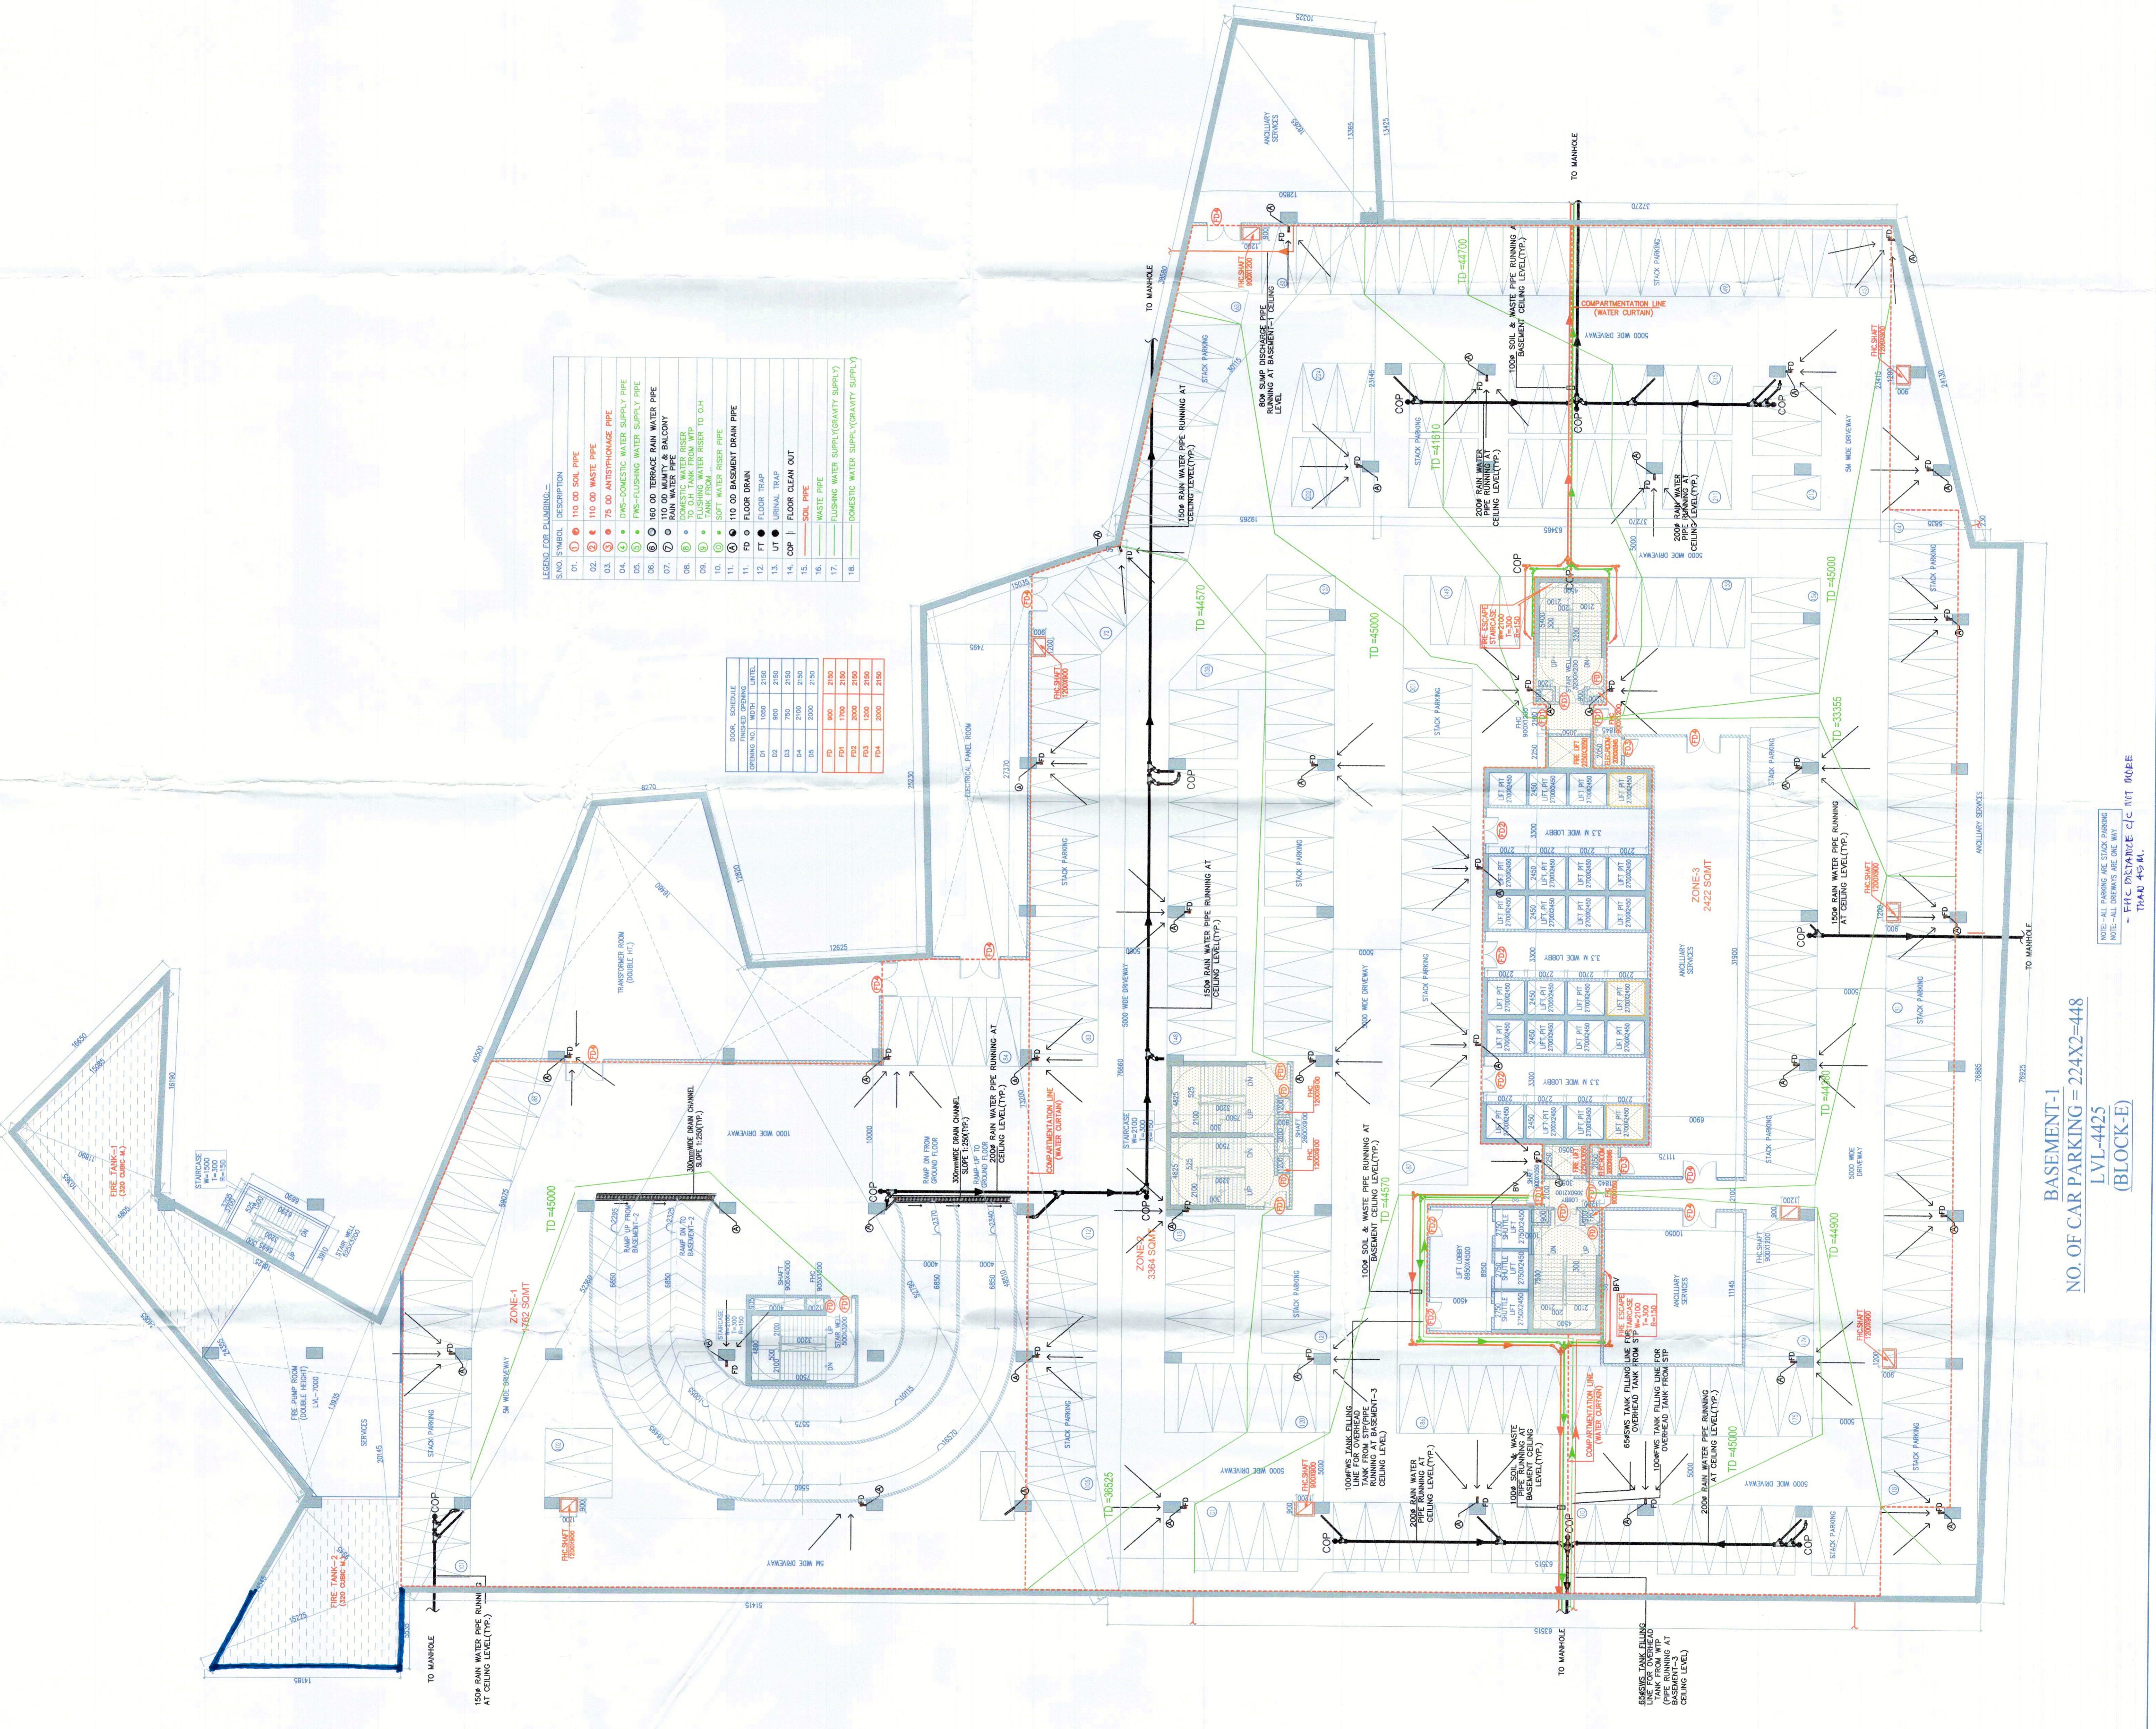

BASEMENT-1
NO. OF CAR PARKING = 224x2=448
LVL-4425
(BLOCK-E)